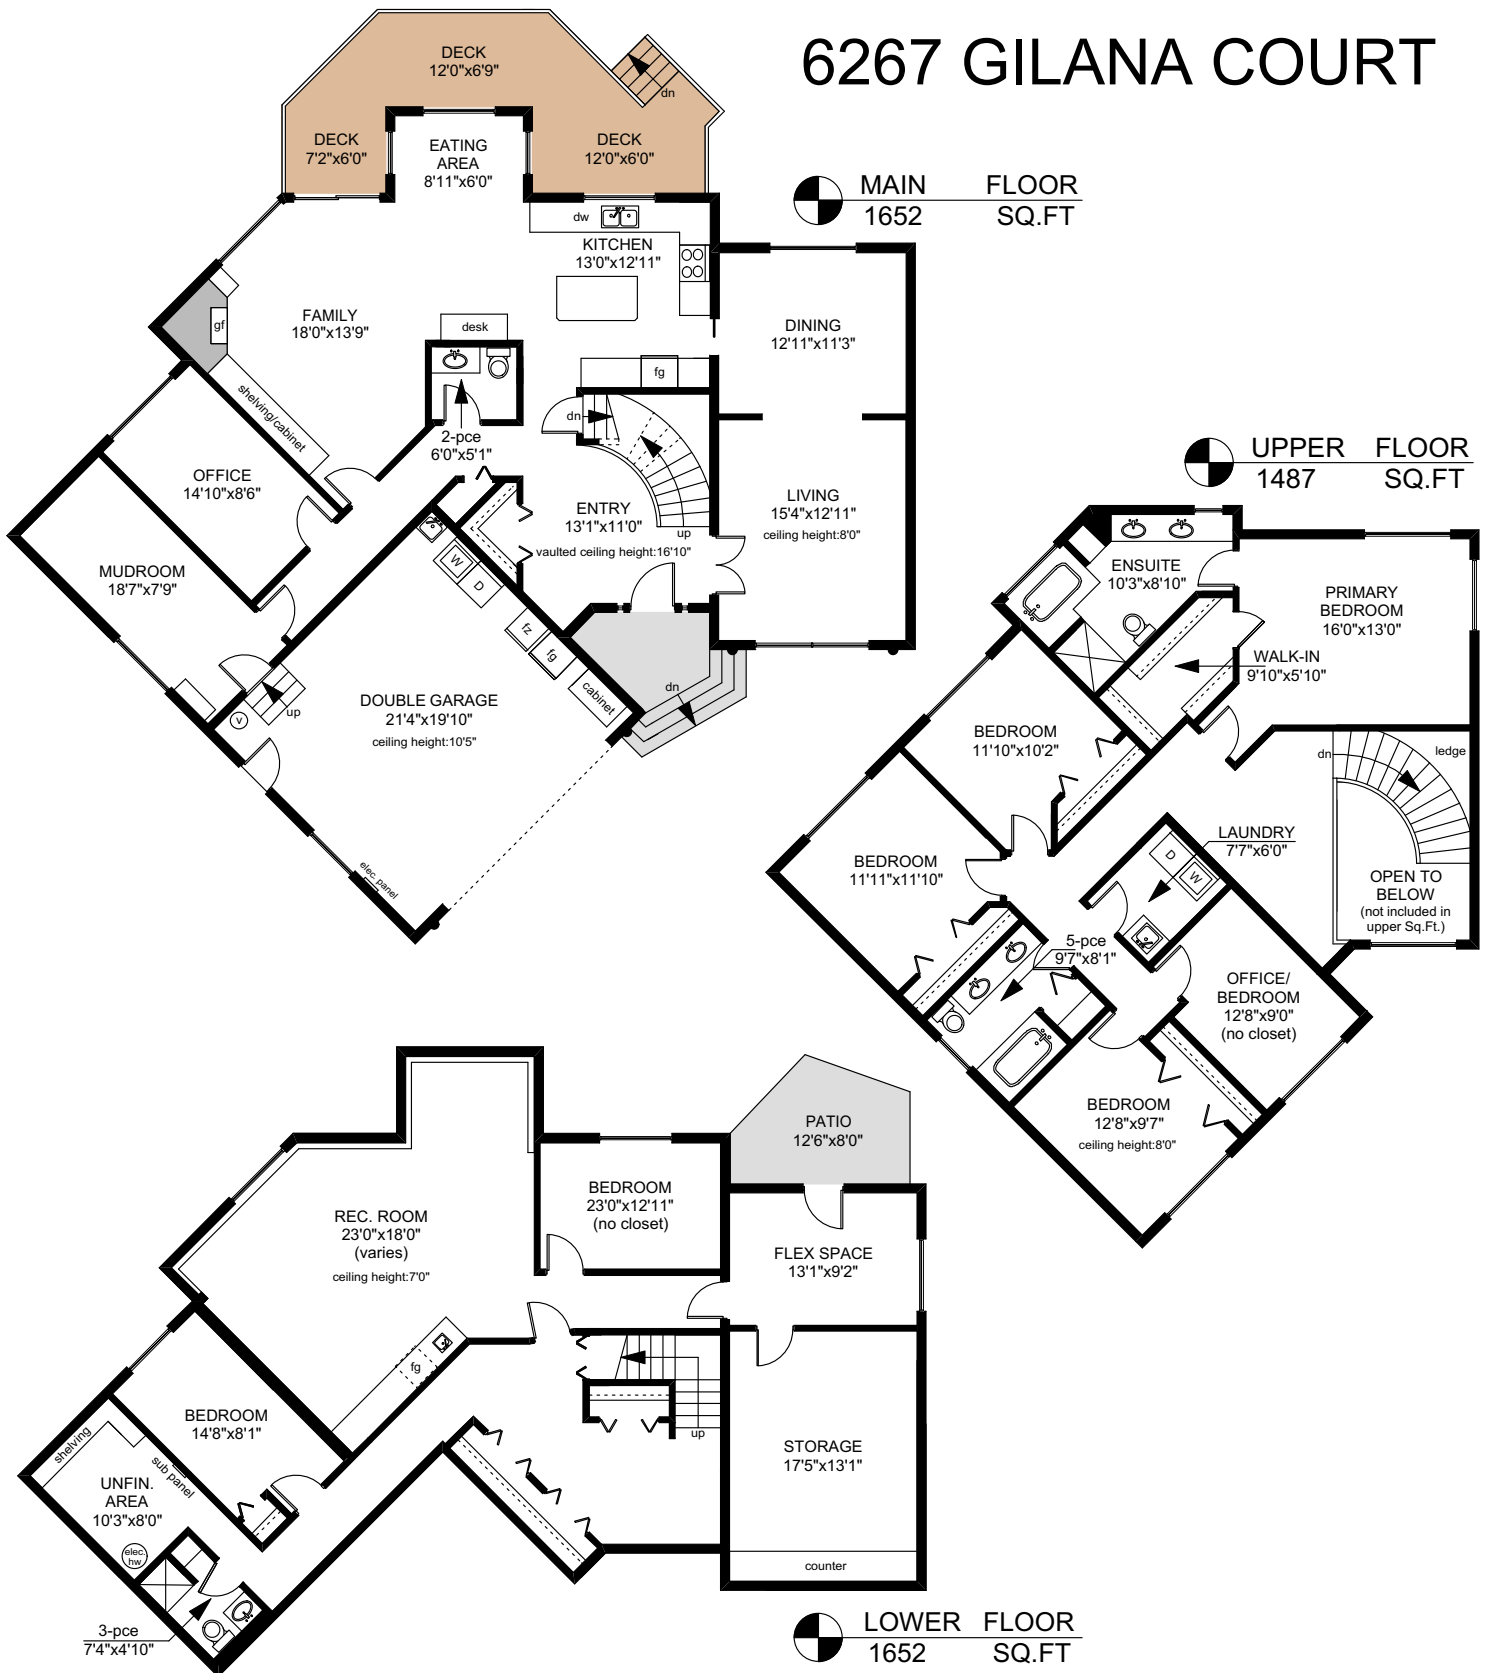

6267 GILANA COURT

NOTE: The room name labels/sizes are for viewing reference only. They are not to be used for calculating total square footage.

	FINISHED SQ. FT.	UNFINISHED SQ. FT.	TOTAL SQ. FT.
MAIN	1652	0	1652
UPPER	1487	0	1487
LOWER	1560	92	1652
TOTAL	4699	92	4791
GARAGE	0	471	471
DECK	0	248	248
PATIO	0	89	89

PREPARED FOR THE EXCLUSIVE USE OF THE NEAL ESTATE TEAM OF RE/MAX ALLIANCE

MEASURED ON: 11/18/21
DRAWING FILE: 18111

Tafe Measure Ph. 883.8894
www.tafemeasure.com
VICTORIA, B.C.